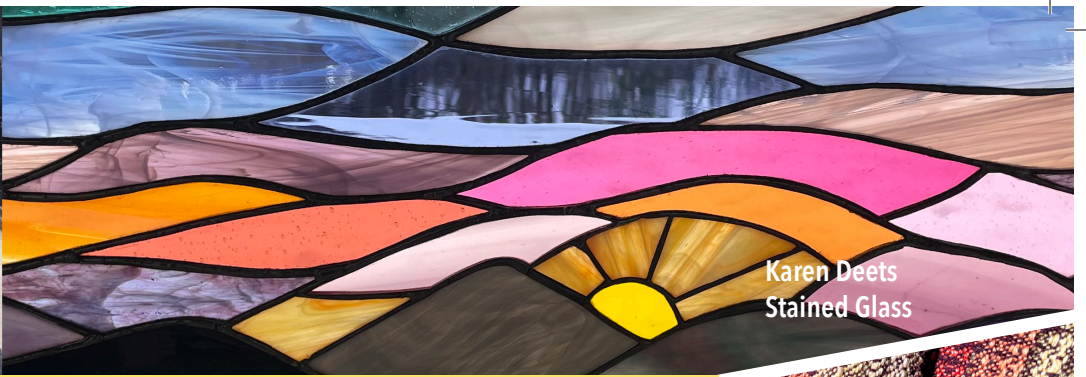

Katie O'Rourke Art

Karen Deets
Stained Glass

David Tanych
Sculpture

Ruby Charuby
Weavings
Ruby Leslie

Vermont **OPEN** Studio

Ellen Spring Studio,
Textiles

Sugar House Jewelry
Erin Cohen

Twisted Perception
Metal Works
Rebecca Nase Chomyn